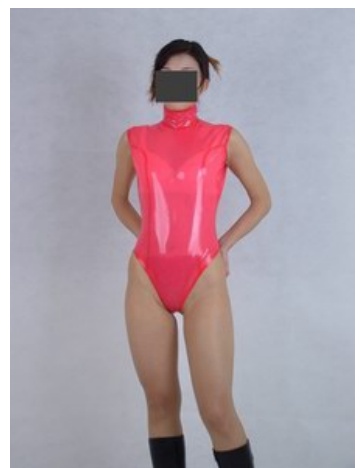

A. Latex clothing

Latex Shirt and body

Shirt LCA001

Skirt LCA002

body LCA003

body LCA004

body LCA005

body LCA006

Body LCA007

Corset LCA008

Coat LCA009

Color chart

Price list.

(US\$):

Article No	FOB price 10-20	FOB price 21-50	FOB price 51-100	FOB price 101-500
LCA001	50	46	42	38

LCA002	38	34	30	26
LCA003	54	50	46	42
LCA004	40	36	32	28
LCA005	64	60	56	52
LCA006	60	56	52	48
LCA007	53	49	45	41
LCA008	51	47	43	39
LCA009	55	51	47	43
LCA010				