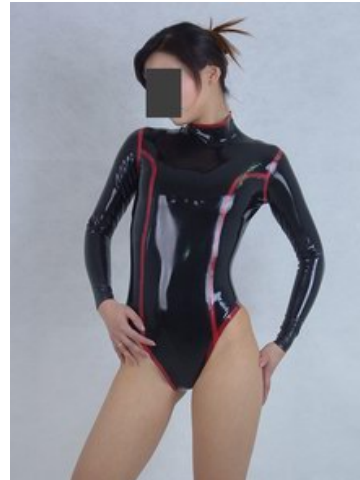

A. Latex clothing

Latex Shirt and body

Shirt LCA001

Skirt LCA002

body LCA003

body LCA004

body LCA005

body LCA006

Body LCA007

Corset LCA008

Coat LCA009

Color chart

Price list.

(US\$):

Article No	FOB price 10-20	FOB price 21-50	FOB price 51-100	FOB price 101-500
LCA001	50	46	42	38

LCA002	38	34	30	26
LCA003	54	50	46	42
LCA004	40	36	32	28
LCA005	64	60	56	52
LCA006	60	56	52	48
LCA007	53	49	45	41
LCA008	51	47	43	39
LCA009	55	51	47	43
LCA010				